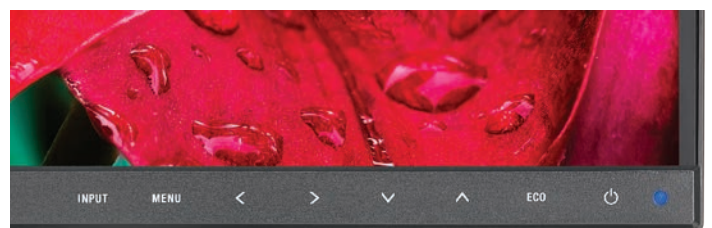

### IT-Friendly Features

Customize Setting allows both users and IT administrators to set and restore preferred settings with just one touch, contributing to a free-seating business environment.

The optional NaViSet™ Administrator 2.0 software offers an intuitive graphical interface, allowing for easy adjustment of display settings via mouse and keyboard. NaViSet Administrator provides all the advanced control to remotely located IT professionals.